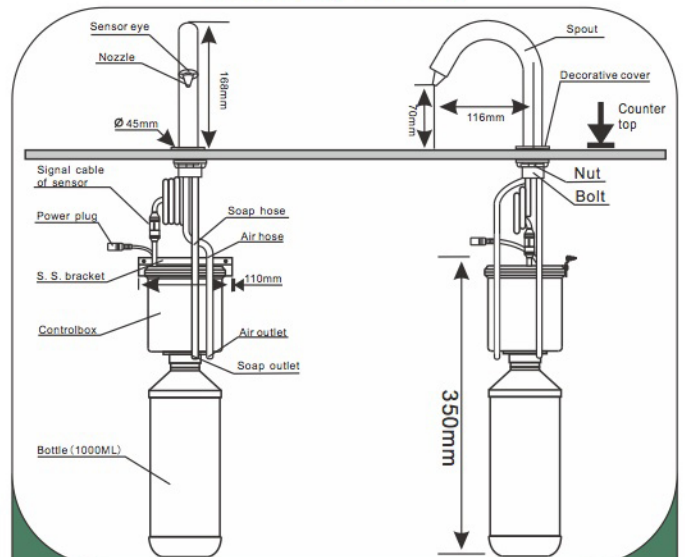

Specification

Item	Description	Item	Description
Power supply	AC110~240V;DC 6V	Applicable soap viscosity	1~500mPa.S
Power consumption	Standby 0.4W(≤3W);Operation 1.2W(≤5W)	Applicable temperature	1~55℃
Fixed method	Faucet-mounted method	Sensing distance	5~150mm;Factory setting 100mm±15mm
Soap volume	0.5~3mL adjustable ; Factory setting 1.25±0.25mL	Length of sensing cable	0.85m~1.6m;Standard specification 0.9m
Foam soap volume	0.5~25mL adjustable ; Factory stting 15±5ml	Bottle volume	1000mL

T6052 (FOAM)

Automatic Foam Soap Dispenser

T6031 (SOAP)

Automatic Soap Dispenser

T6032 (FOAM)

Automatic Foam Soap Dispenser

T6071 (SOAP)

Automatic Soap Dispenser

T6081 (SOAP)

Automatic Soap Dispenser

T6082 (FOAM)

Automatic Foam Soap Dispenser

T6091 (SOAP)

T6091 (SOAP)

Automatic Soap Dispenser

T6092 (FOAM)