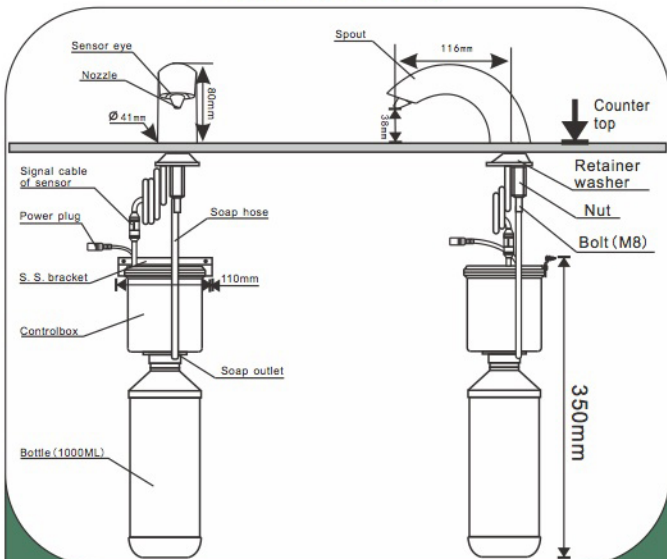

T6081 (SOAP)

Automatic Soap Dispenser