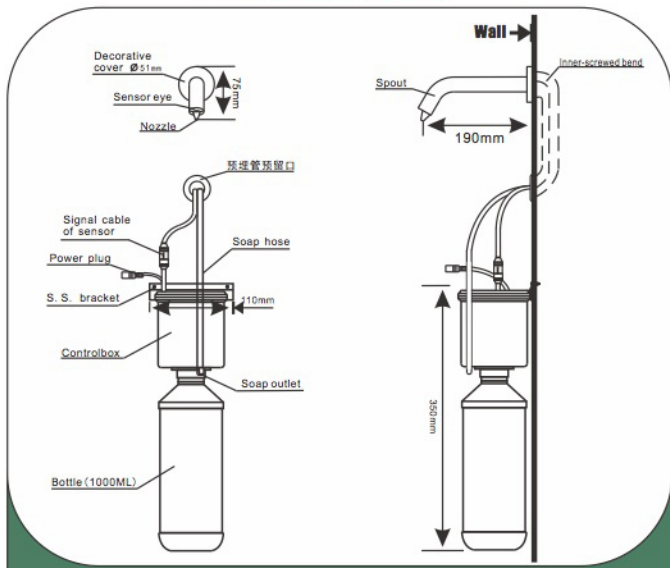

T6051 (SOAP)

Automatic Soap Dispenser