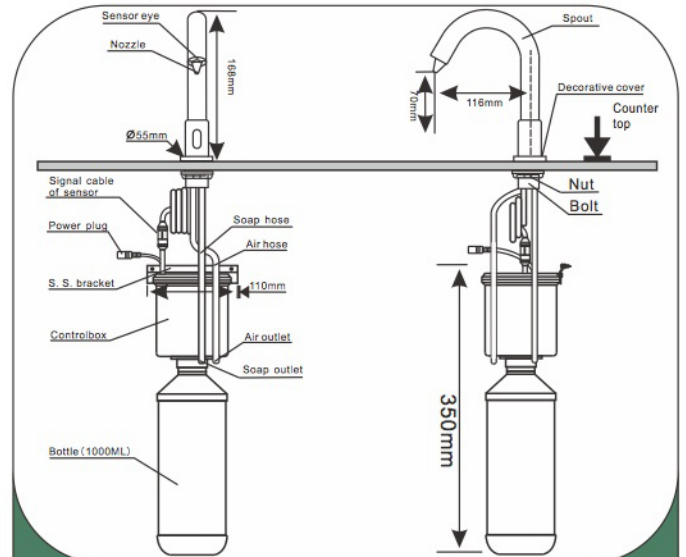

Specification

Item	Description	Item	Description
Power supply	AC110~240V;DC 6V	Applicable soap viscosity	1~500mPa.S
Power consumption	Standby 0.4W(≤3W);Operation 1.2W(≤5W)	Applicable temperature	1~55℃
Fixed method	Faucet-mounted method	Sensing distance	5~150mm;Factory setting 100mm±15mm
Soap volume	0.5~3mL adjustable ; Factory setting 1.25±0.25mL	Length of sensing cable	0.85m~1.6m;Standard specification 0.9m
Foam soap volume	0.5~25mL adjustable ; Factory stting 15±5ml	Bottle volume	1000mL

Automatic Foam Soap Dispenser

T6131 (SOAP)

Automatic Soap Dispenser

T6132 (FOAM)

Automatic Foam Soap Dispenser

We can offer service of OEM & ODM customizing!