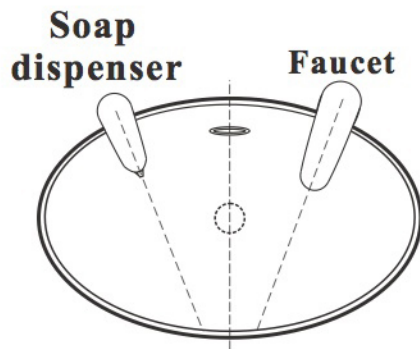

HIGH - TECH SENSOR WARE SANITARY APPLIANCE!

ANSPORN™

Professional-Innovative-Progressive-Dependable

Faucet Automatic Soap Dispenser

Features of machine

1. Its Shape is as a faucet, which is beautiful and elegant, it can match and use together with all kinds of faucets perfectly.
2. It adopts the infrared ray emission and reception technology, which is completely touch-free so that it is convenient and safety.
3. The spout is made of brass plated with chrome and its plating is enhanced, so that the product can maintain a long term fresh color and become more durable.
4. Time-adjustable and amount-adjustable, the users can adjust the dispensing time and soap amount, and it can be used in various places.

Specification

Item	Description	Item	Description
Power supply	AC110~240V;DC 6V	Applicable soap viscosity	1~500mPa.S
Power consumption	Standby 0.4W(≤3W);Operation 1.2W(≤5W)	Applicable temperature	1~55℃
Fixed method	Faucet-mounted method	Sensing distance	5~150mm;Factory setting 100mm±15mm
Soap volume	0.5~3mL adjustable ; Factory setting 1.25±0.25mL	Length of sensing cable	0.85m~1.6m;Standard specification 0.9m
Foam soap volume	0.5~25mL adjustable ; Factory stting 15±5ml	Bottle volume	1000mL