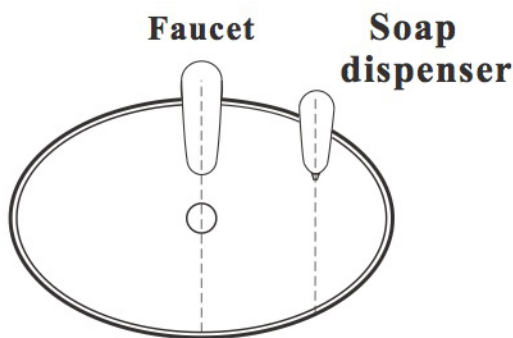

HIGH - TECH SENSOR WARE SANITARY APPLIANCE!

ANSPORN™

Professional-Innovative-Progressive-Dependable

Faucet Automatic Soap Dispenser

Features of machine

1. Its Shape is as a faucet, which is beautiful and elegant, it can match and use together with all kinds of faucets perfectly.
2. It adopts the infrared ray emission and reception technology, which is completely touch-free so that it is convenient and safety.
3. The spout is made of brass plated with chrome and its plating is enhanced, so that the product can maintain a long term fresh color and become more durable.
4. Time-adjustable and amount-adjustable, the users can adjust the dispensing time and soap amount, and it can be used in various places.

Specification

Item	Description	Item	Description
Power supply	AC110~240V;DC 6V	Applicable soap viscosity	1~500mPa.S
Power consumption	Standby 0.4W(≤3W);Operation 1.2W(≤5W)	Applicable temperature	1~55℃
Fixed method	Faucet-mounted method	Sensing distance	5~150mm;Factory setting 100mm±15mm
Soap volume	0.5~3mL adjustable ; Factory setting 1.25±0.25mL	Length of sensing cable	0.85m~1.6m;Standard specification 0.9m
Foam soap volume	0.5~25mL adjustable ; Factory stting 15±5ml	Bottle volume	1000mL