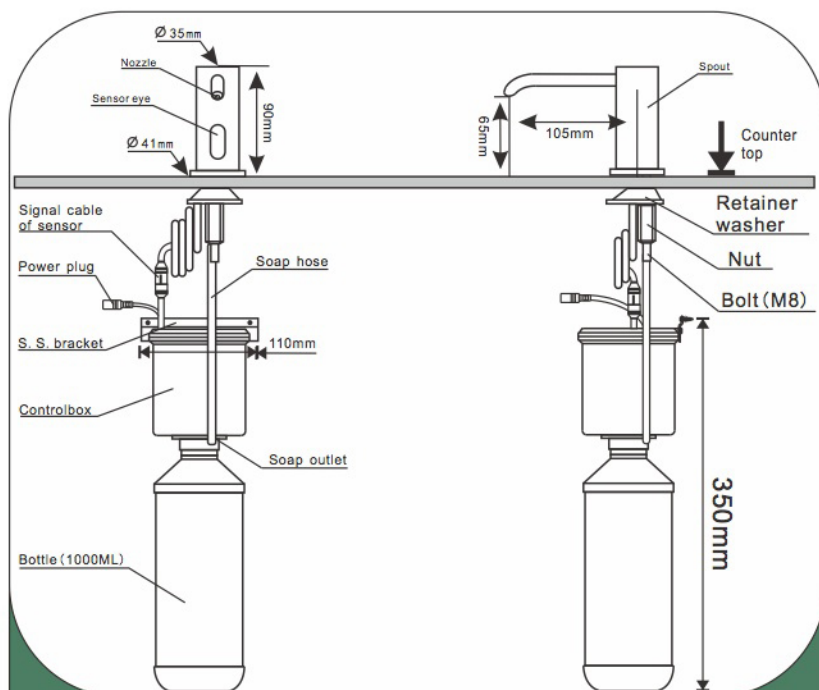

Automatic Soap Dispenser