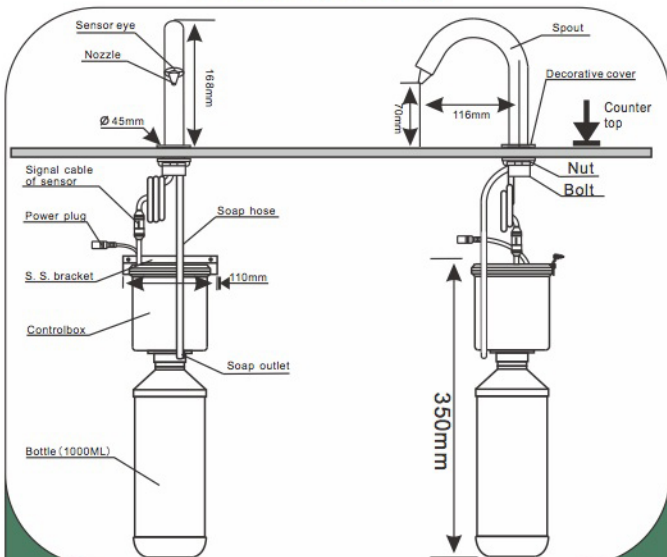

T6031 (SOAP)

Automatic Soap Dispenser