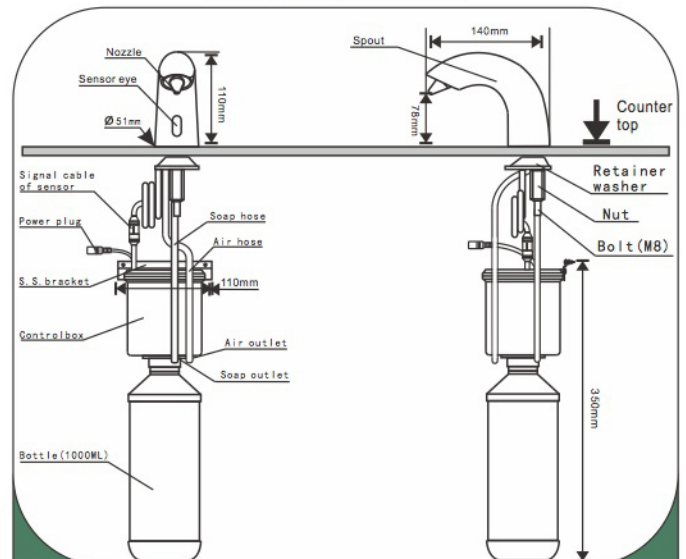

Automatic Foam Soap Dispenser