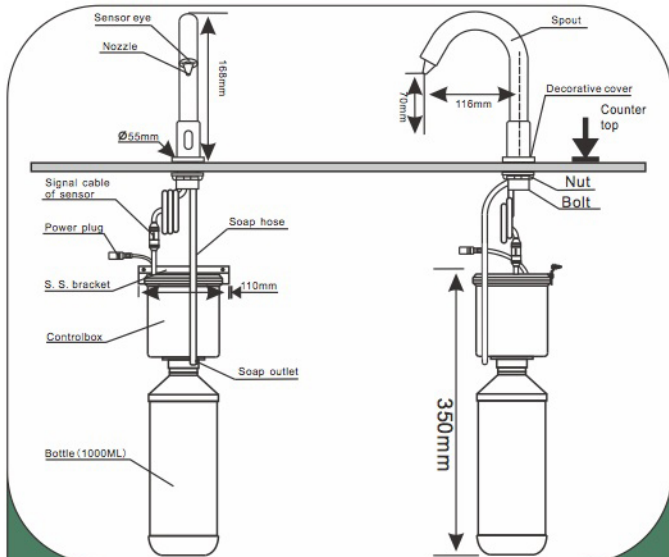

Automatic Soap Dispenser