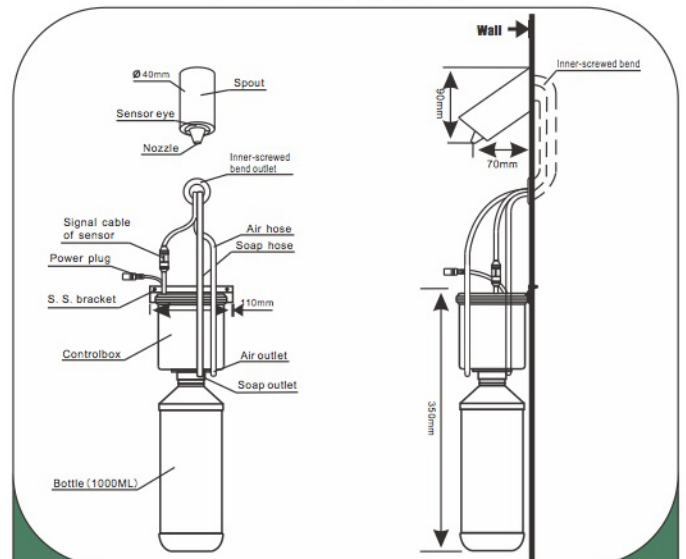

Specification

Item	Description	Item	Description
Power supply	AC110~240V;DC 6V	Applicable soap viscosity	1~500mPa.S
Power consumption	Standby 0.4W(≤3W);Operation 1.2W(≤5W)	Applicable temperature	1~55℃
Fixed method	Faucet-mounted method	Sensing distance	5~150mm;Factory setting 100mm±15mm
Soap volume	0.5~3mL adjustable ; Factory setting 1.25±0.25mL	Length of sensing cable	0.85m~1.6m;Standard specification 0.9m
Foam soap volume	0.5~25mL adjustable ; Factory stting 15±5ml	Bottle volume	1000mL

T6081 (SOAP)

Automatic Soap Dispenser

T6082 (FOAM)

Automatic Foam Soap Dispenser

T6091 (SOAP)

T6091 (SOAP)

Automatic Soap Dispenser

T6092 (FOAM)