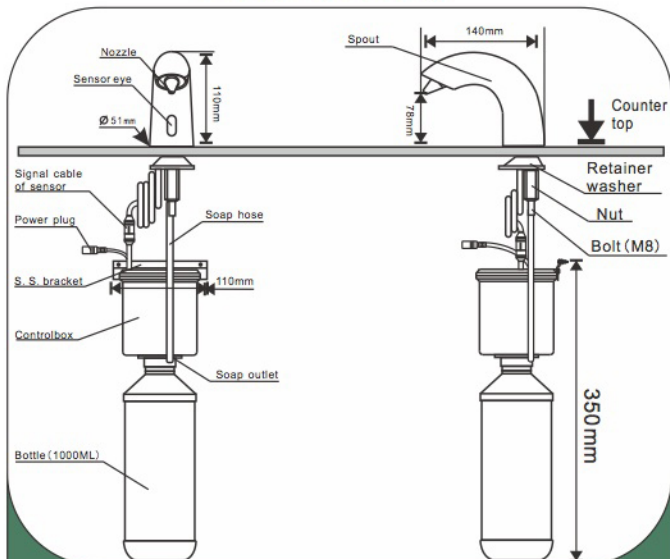

Automatic Soap Dispenser