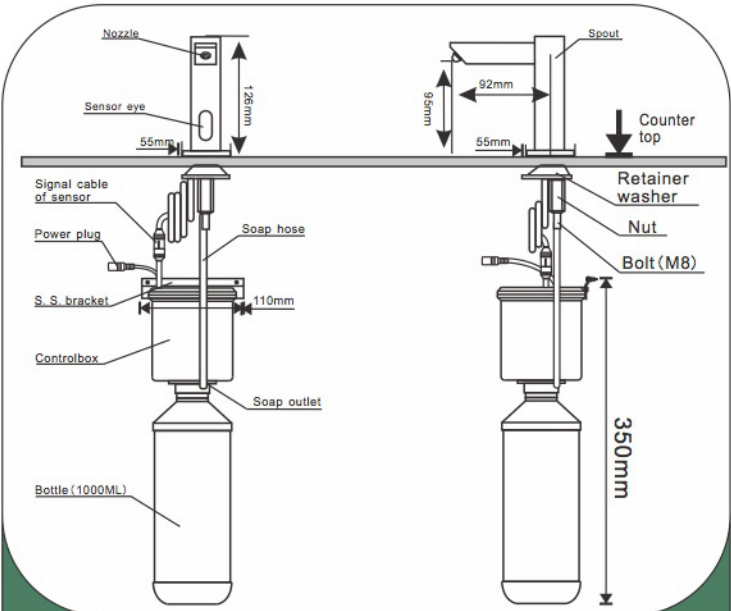

Specification

Item	Description	Item	Description
Power supply	AC110~240V;DC 6V	Applicable soap viscosity	1~500mPa.S
Power consumption	Standby 0.4W(≤3W);Operation 1.2W(≤5W)	Applicable temperature	1~55℃
Fixed method	Faucet-mounted method	Sensing distance	5~150mm;Factory setting 100mm±15mm
Soap volume	0.5~3mL adjustable ; Factory setting 1.25±0.25mL	Length of sensing cable	0.85m~1.6m;Standard specification 0.9m
Foam soap volume	0.5~25mL adjustable ; Factory stting 15±5ml	Bottle volume	1000mL

T6081 (SOAP)

Automatic Soap Dispenser

T6082 (FOAM)

Automatic Foam Soap Dispenser

T6091 (SOAP)

T6091 (SOAP)

Automatic Soap Dispenser

T6092 (FOAM)