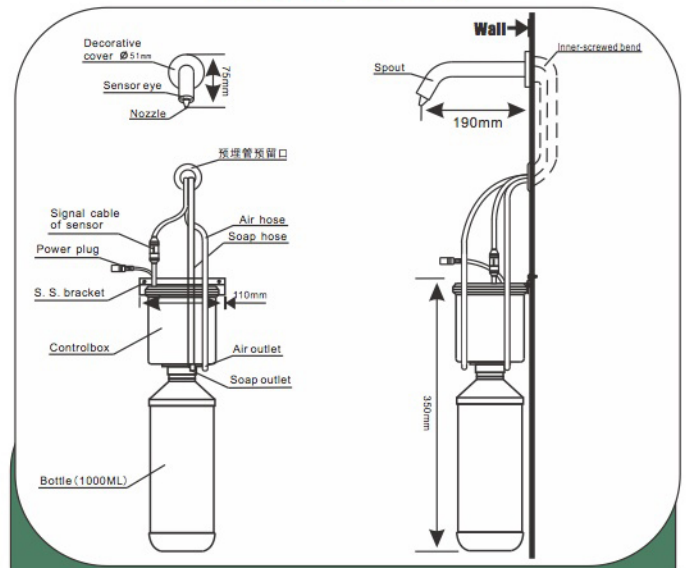

T6052 (FOAM)

Automatic Foam Soap Dispenser