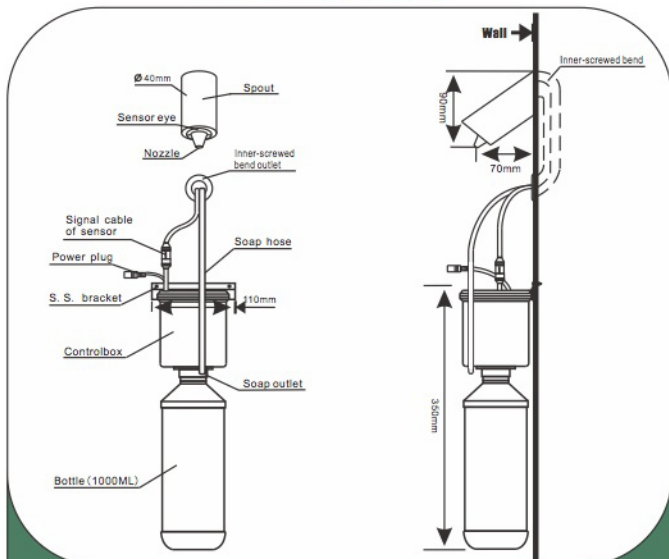

Specification

Item	Description	Item	Description
Power supply	AC110~240V;DC 6V	Applicable soap viscosity	1~500mPa.S
Power consumption	Standby 0.4W(≤3W);Operation 1.2W(≤5W)	Applicable temperature	1~55℃
Fixed method	Faucet-mounted method	Sensing distance	5~150mm;Factory setting 100mm±15mm
Soap volume	0.5~3mL adjustable ; Factory setting 1.25±0.25mL	Length of sensing cable	0.85m~1.6m;Standard specification 0.9m
Foam soap volume	0.5~25mL adjustable ; Factory stting 15±5ml	Bottle volume	1000mL

T6081 (SOAP)

Automatic Soap Dispenser

T6082 (FOAM)

Automatic Foam Soap Dispenser

T6091 (SOAP)

T6091 (SOAP)

Automatic Soap Dispenser

T6092 (FOAM)