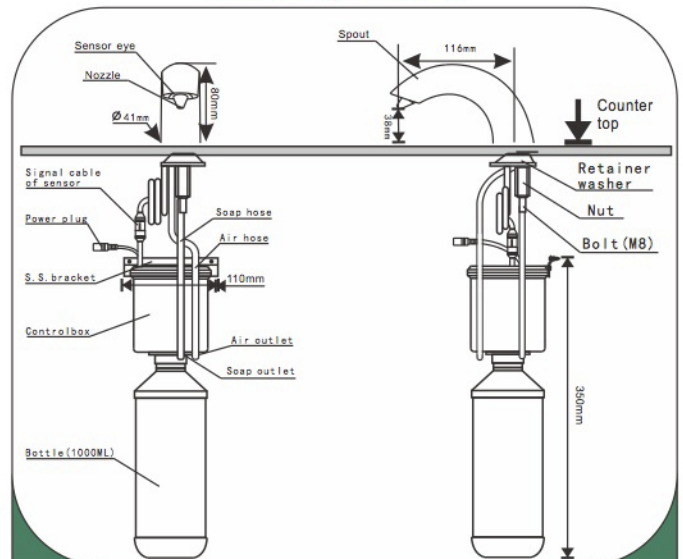

T6082 (FOAM)

Automatic Foam Soap Dispenser