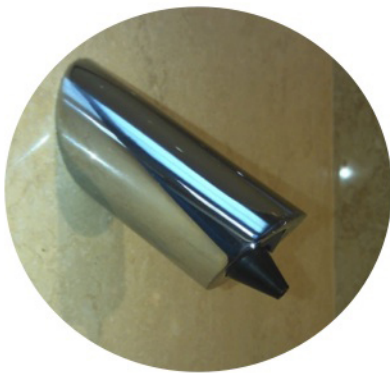

HIGH - TECH SENSOR WARE SANITARY APPLIANCE!

ANSPORN™

Professional-Innovative-Progressive-Dependable

Faucet Automatic Soap Dispenser

Features of machine

1. Its Shape is as a faucet, which is beautiful and elegant, it can match and use together with all kinds of faucets perfectly.
2. It adopts the infrared ray emission and reception technology, which is completely touch-free so that it is convenient and safety.
3. The spout is made of brass plated with chrome and its plating is enhanced, so that the product can maintain a long term fresh color and become more durable.
4. Time-adjustable and amount-adjustable, the users can adjust the dispensing time and soap amount, and it can be used in various places.

T6081 (SOAP)

Automatic Soap Dispenser

T6082 (FOAM)

Automatic Foam Soap Dispenser

T6091 (SOAP)

T6091 (SOAP)

Automatic Soap Dispenser

T6092 (FOAM)