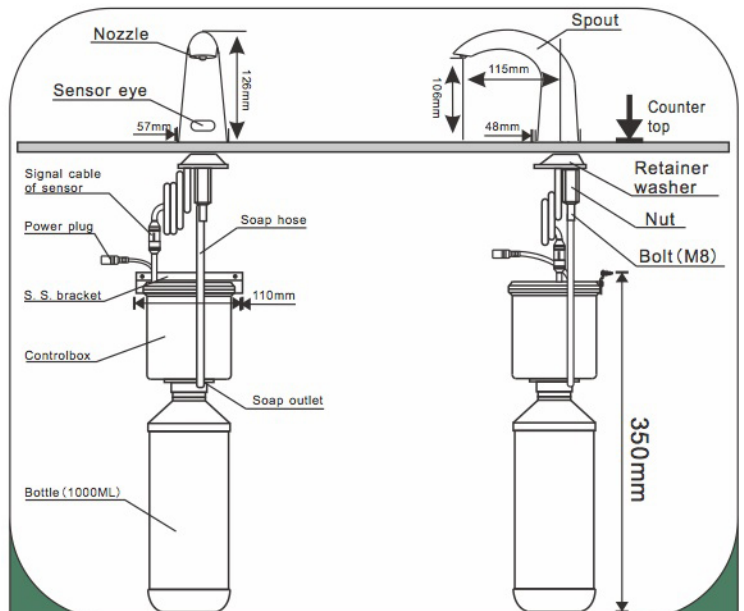

Automatic Soap Dispenser